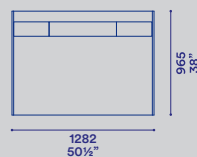

comodini P 511 / night stand D 20"

contenitori P 511 / drawer unit D 21 1/4"

vanity P 530 / vanity D 20 3/4"

Contenitori con cover laccato opaco o lucido. Cassetti in laccato opaco, lucido o essenza. Vanity predisposto con specchio, luce Led e presa USB. Piede H 30.

Drawer elements with matt or glossy lacquer cover. Drawers in matt, glossy lacquered or wood. Vanity set up with mirror, LED light and USB charger. Feet H 30-1 1/4".

Finiture / Finishes

Laccati opachi e lucidi / Matt and gloss lacquers