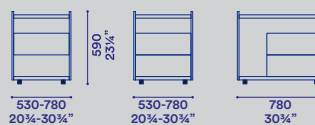

comodini P 511 / night stand D 20"

contenitori P 511 / drawer unit D 21 1/4"

vanity P 530 / vanity D 20 3/4"

Contenitori con cover laccato opaco o lucido. Cassetti in laccato opaco, lucido o essenza. Vanity predisposto con specchio, luce Led e presa USB. Piede H 30.

Drawer elements with matt or glossy lacquer cover. Drawers in matt, glossy lacquered or wood. Vanity set up with mirror, LED light and USB charger. Feet H 30-1 1/4".

Finiture / Finishes

Laccati opachi e lucidi / Matt and gloss lacquers