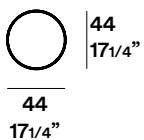

Dimensioni / Dimensions

55
21 1/4"

44
17 1/4"

Puck / No Code Design

Finiture / Finishings

Marglas / Marglas

onice

calacatta