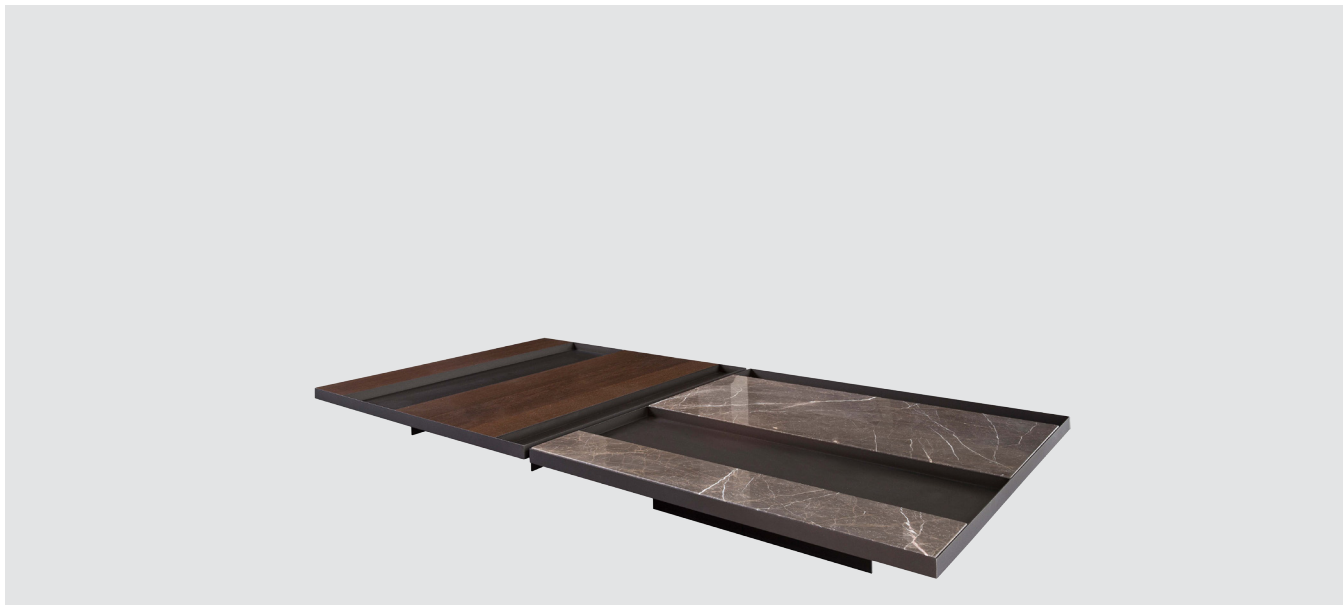

InOut / Mario Ferrarini

Complementi / Complements

2014

Tavolino con basamento in metallo finitura Brown; inserti in rovere Therm, marmo Brown Stone o Marglas

Coffee table with Brown metal frame; Them oak, marble Brown Stone or Marglss insert.