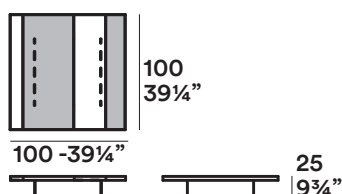

Dimensioni / Dimensions