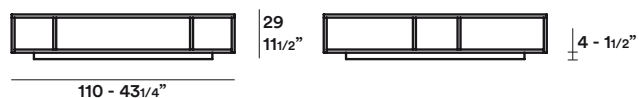

Rectangular coffee table with open compartments. Top with frosted lacquered glass inserts. Anthracite wooden legs. Finishing: therm oak, matt lacquer.

Dimensioni / Dimensions

Privè / Sergio Brioschi

Finiture / Finishings