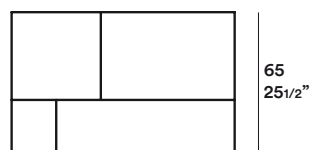

Rectangular coffee table with open compartments. Top with frosted lacquered glass inserts. Anthracite wooden legs. Finishing: therm oak, matt lacquer.

Dimensioni / Dimensions

Privè / Sergio Brioschi

Finiture / Finishings