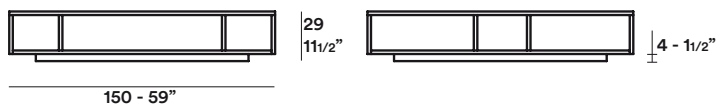

Rectangular coffee table with open compartments. Top with frosted lacquered glass inserts. Anthracite wooden legs. Finishing: therm oak, matt lacquer.

Dimensioni / Dimensions

Privè / Sergio Brioschi

Finiture / Finishings