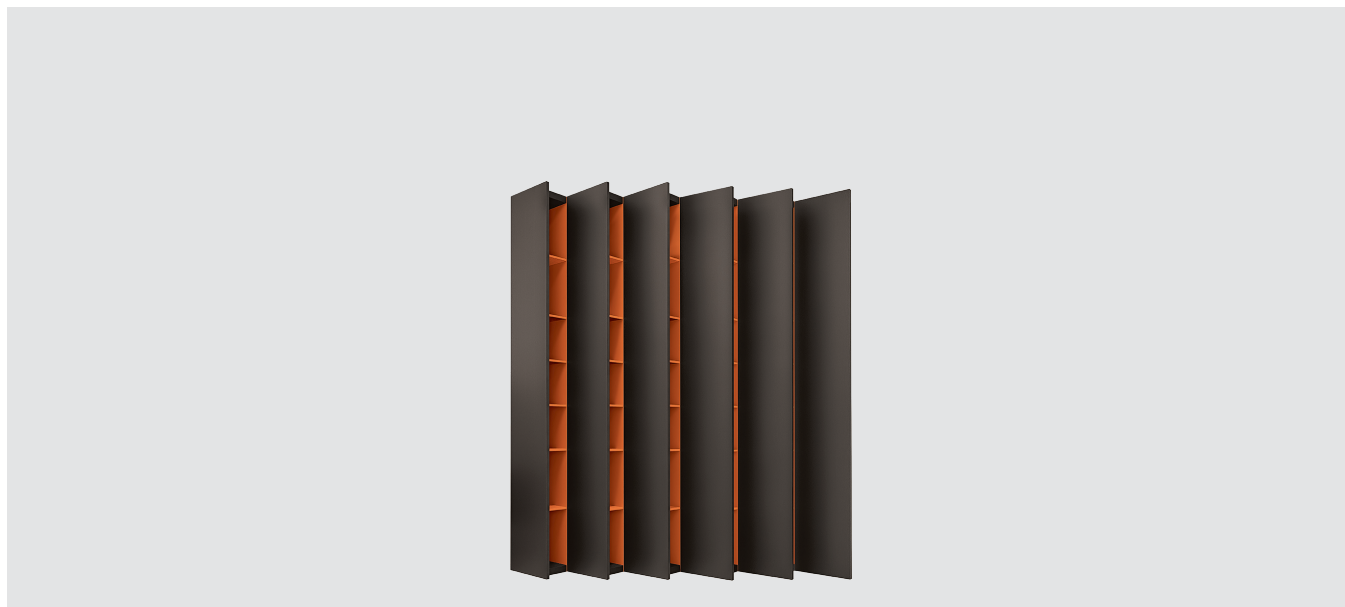

# Aleph / Lievore Altherr Molina

Complementi / Complements

2012

Libreria modulare in legno a parete. Finiture: Interno e ripiani laccato opaco; esterno rovere therm, laccato opaco.

Wooden modular wall bookcase. Finishing: matt lacquer for the inside and shelves; outside finishing in therm oak or matt lacquer.