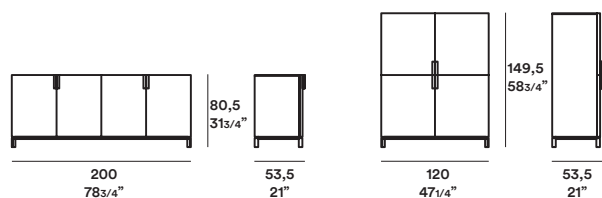

Store / Sergio Brioschi

Complementi / Complements

2006

Madia in legno con 4 ante battenti e cassetti interni. Basamento in metallo finitura alluminio. Finiture: laccato lucido e opaco.

Wooden sideboard with 4 hanging doors and lacquered inside drawers. Aluminum finish metal base. Finishes: gloss or matt lacquer.

Dimensioni / Dimensions

Store / Sergio Brioschi

Finiture / Finishings

Laccati opachi e lucidi / Matt and gloss lacquers

* solo opachi / only matt

gesso

bianco

avorio