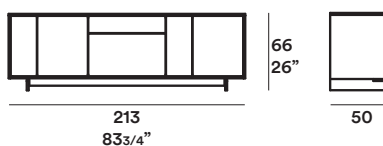

Wooden sideboard with 4 hanging doors and 2 central drawers. Available in 3 versions: wall-hung with legs in metal aluminium finished, floor standing with aluminium finished base or matt and gloss lacquer wooden base. Inside walnut. Finish: walnut, matt and gloss lacquer.

Dimensioni / Dimensions

sospesa / hanging

sospesa con gambe metallo / hanging with metal legs

a terra con base in metallo / floor standing with metal base

a terra con base in legno / floor standing with wood base