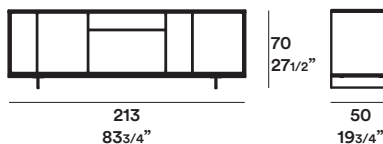

Wooden sideboard with 4 hanging doors and 2 central drawers. Available in 3 versions: wall-hung with legs in metal aluminium finished, floor standing with aluminium finished base or matt and gloss lacquer wooden base. Inside walnut. Finish: walnut, matt and gloss lacquer.

Dimensioni / Dimensions

sospesa / hanging

sospesa con gambe metallo / hanging with metal legs

a terra con base in metallo / floor standing with metal base

a terra con base in legno / floor standing with wood base