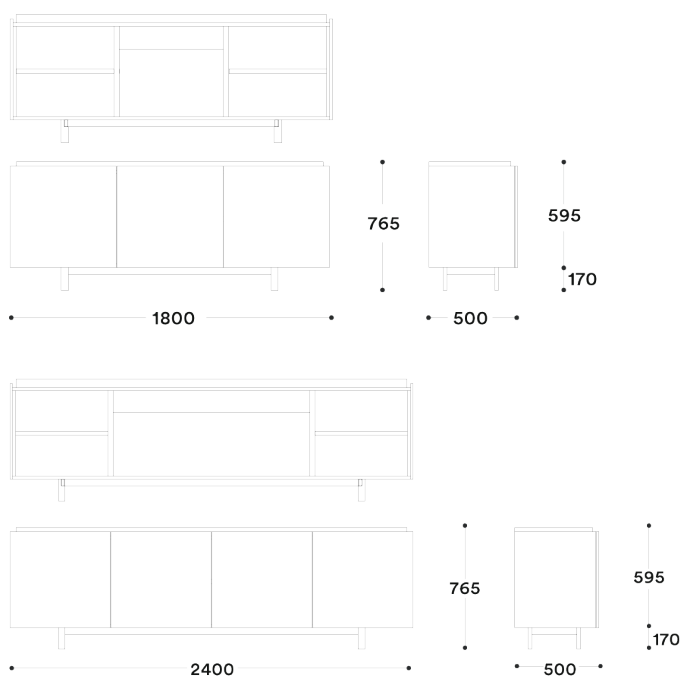

Plateau / Lucidi e Pevere

Complementi / Complements

2016

Madia in legno con ante battenti e cassetto interno. Finiture: laccato opaco o Rovere Therm; interno laccato opaco; top laccato opaco, Rovere Therm o Argilla

Wooden sideboard with hanging doors and inside drawer. Finishes: matt lacquer or Therm oak; matt lacquer inside; matt lacquer, Therm oak or Clay top.

Dimensioni / Dimensions

Finiture / Finishings

Essenze / Woods