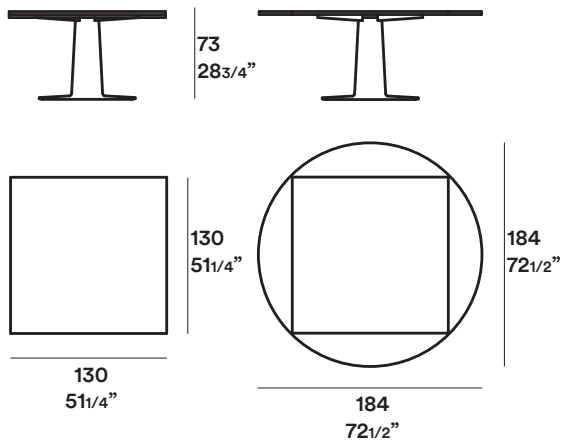

Square table turning into round with 4 sides extension mechanism. Center base matt lacquer. Finishes: matt or gloss lacquer.

## Dimensioni / Dimensions